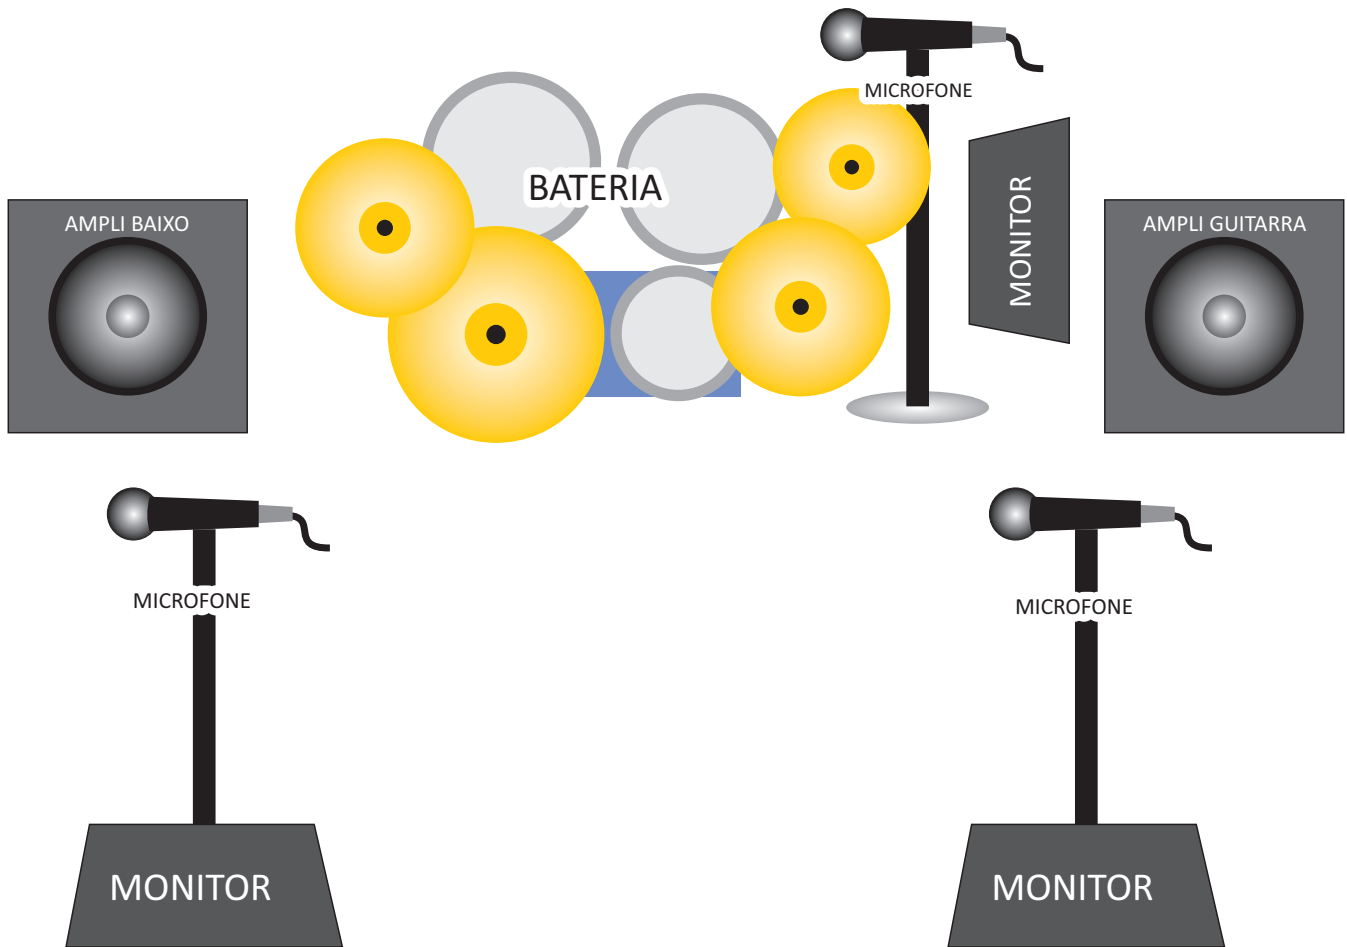

# Mapa de palco End of Pipe

## Input list

CH	INPUT	MIC / DI	WE SUPPLY= *	(+) 48	STAND	INSERT
1	KICK	B52			SHORT STAND	GATE
2	SNARE TOP	SM 57			SHORT STAND	GATE
3	SNARE BOTTOM	B57			SHORT STAND	GATE
4	HI HAT	SM 81		YES	SHORT STAND	
5	RACK TOM	B98,e604,57,421			SHORT STAND	GATE
6	FLOOR TOM	B98,e604,57,421			SHORT STAND	GATE
7	OH SR	SM 81		YES	TALL BOOM	
8	OH SL	SM 81		YES	TALL BOOM	
9	BASS DI	DI		YES	NO	COMP
10	BASS MIC	421, B52			SHORT STAND	COMP
11	GUITAR	SM 57			SHORT STAND	
12	GUITAR	Md 421			SHORT STAND	
13	SR VOX	SM 58			TALL BOOM	COMP
14	C VOX	SM 58			TALL BOOM	COMP
15	SL VOX	SM 58			TALL BOOM	COMP
16	SPARE VOCAL	SM 58				COMP